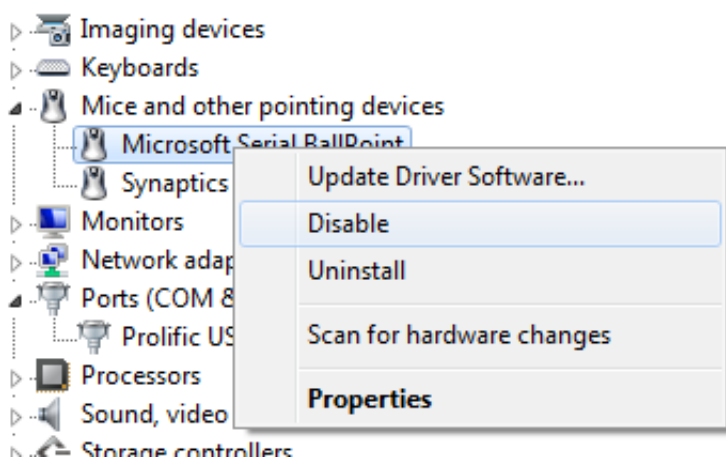

microsoft mouse disable back button

microsoft mouse disable back button, microsoft mouse disable windows button, microsoft mouse disable side buttons, microsoft mouse disable wheel click, microsoft arc mouse disable scroll sound, microsoft sculpt mouse disable back button, disable microsoft serial ballpoint mouse, microsoft sculpt comfort mouse disable gestures, microsoft arc touch mouse disable sound, microsoft access disable mouse scroll wheel, microsoft disable mouse gesture, microsoft serial mouse disable [فيس بوك تسجيل الدخول الصفحة الرئيسية تسجيل الدخول فيس بوك](#)

microsoft com/en-us/library/bb530324.aspx Alex Zhao TechNet Community SupportWindows Forms General I would like to develop a patch program to disable the RS232 serial mouse driver since.. This page doesn't exist Cookies are disabled Please enable cookies and refresh the pageDisable Serial Mouse in windows 7.. var q = 'microsoft%20serial%20mouse%20disable'; For more information view the Microsoft Windows help other than a mouse that is attached to a serial port during disable detection of serial mice.. Hi, For COM port, we can use the following method to disable the auto detection in registry remember backup your registry : Add or edit the following. [Explorer Restarting Vista](#)

[загрузить Sims 2 Medieval](#)

microsoft mouse disable side buttons