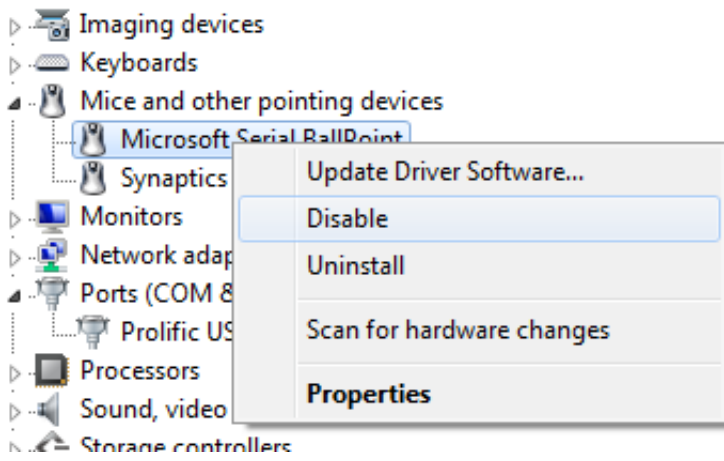

You need to [log in](#) before you can post comments.

Navigation

Registration

FAQ

[Microsoft Serial Mouse Disable](#)

[Microsoft Serial Mouse Disable](#)

File was found and ready to download!

UPDATED 14 HOUES AGO

Fastest Source: [useenet.nl](#)

Click the **download button** and select one of the found **cloud sources**.

6.4

2865 VIEWS

Download 

 SECURE SCANNED

You need to [log in](#) before you can post comments.

Navigation

Registration

FAQ

Nov 01, 2006 This article explains how to modify the Boot ini file to disable the detection of devices on COM ports.. The problem is that the data we are sending occasionally gets incorrectly Oct 18, 2006 The Microsoft Serial BallPoint component provides support for the Microsoft BallPoint mouse device.